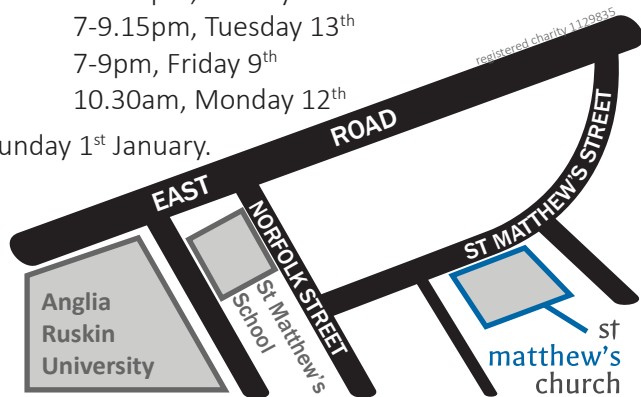

Join a Christmas celebration

Families event (0-6s with the whole family) 4-6pm, Wednesday 7th
Children's event (year 1-6) 10.30am, Sunday 11th
11-16s youth group 6-7.30pm, Thursday 15th
Students' group 6.15-8pm, Sunday 4th
20s & 30s (Roots) 7-9.15pm, Tuesday 13th
Internationals in simple English 7-9pm, Friday 9th
Over 50s 'A Slice of Life' 10.30am, Monday 12th

Join us at 10.30am or 5pm from Sunday 1st January.

St Matthew's Street, Cambridge, CB1 2LT
01223 363545
office@stmatthews.uk
youtube.com/c/stmatthewscambridge

www.stmatthews.uk